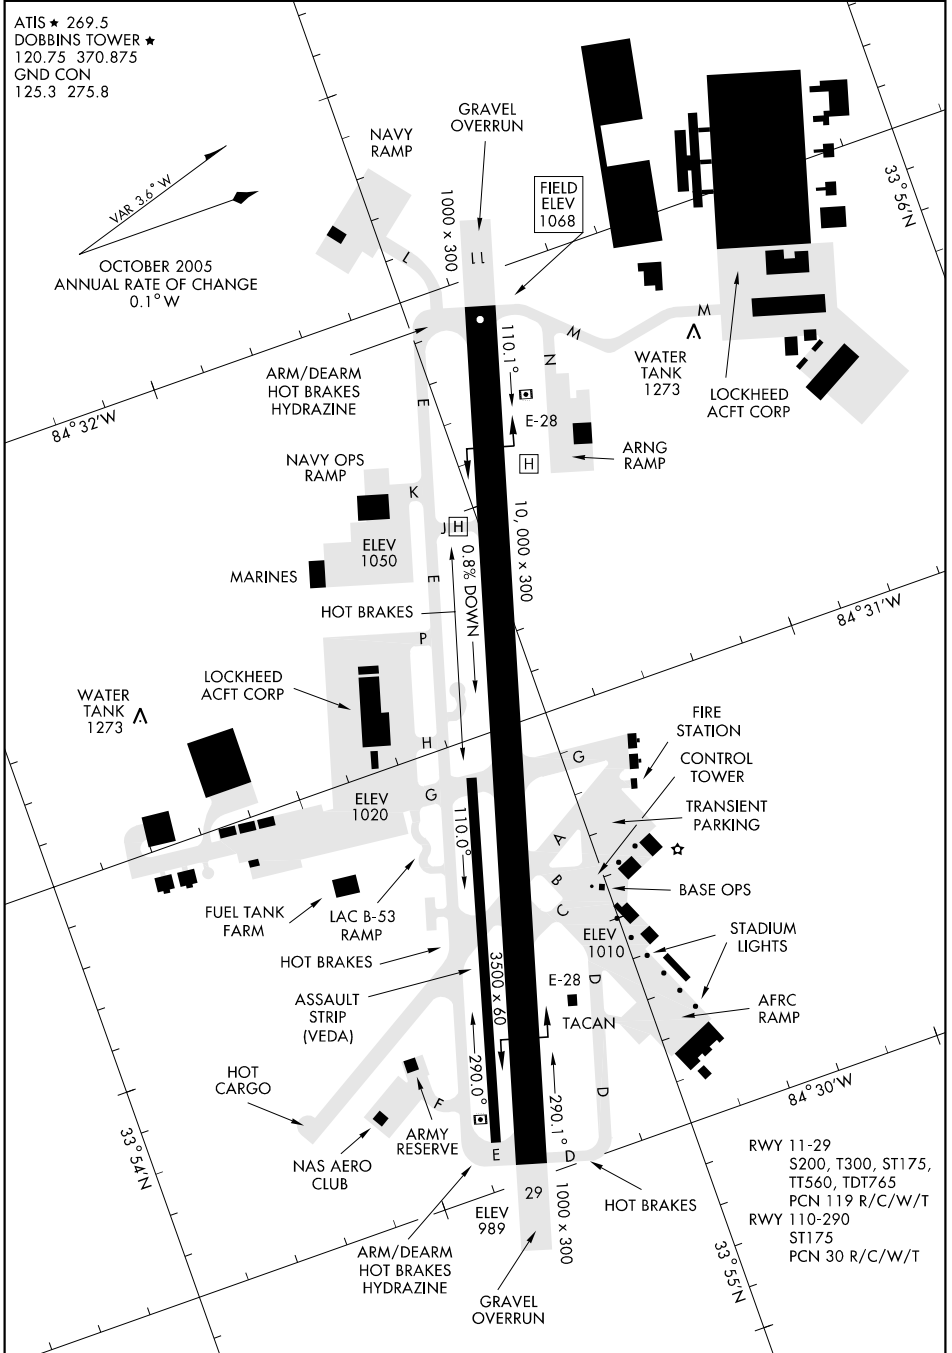

# AIRPORT DIAGRAM

AFD-959 [USAF]

DOBBINS ARB (ATLANTA NAS) (KMGE)

MARIETTA, GEORGIA

ATIS ★ 269.5  
 DOBBINS TOWER ★  
 120.75 370.875  
 GND CON  
 125.3 275.8

VAR 3.6° W  
 OCTOBER 2005  
 ANNUAL RATE OF CHANGE  
 0.1° W

SE-4, 24 NOV 2005 to 22 DEC 2005

SE-4, 24 NOV 2005 to 22 DEC 2005

# AIRPORT DIAGRAM

WGS DATUM

MARIETTA, GEORGIA

DOBBINS ARB (ATLANTA NAS) (KMGE)