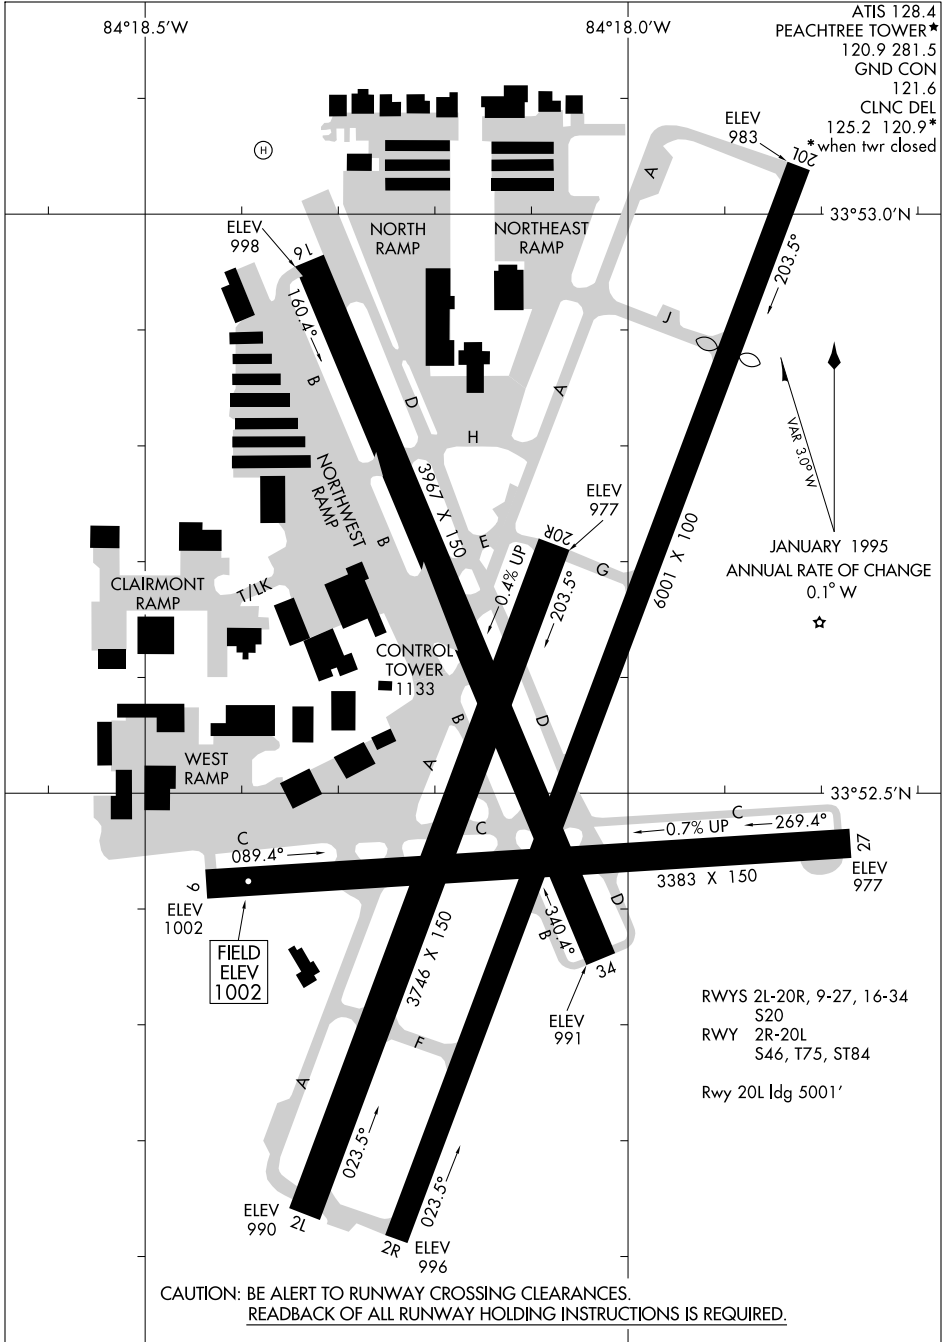

# AIRPORT DIAGRAM

AL-469 (FAA)

ATLANTA/DEKALB-PEACHTREE (PDK)  
ATLANTA, GEORGIA

SE-4, 24 NOV 2005 to 22 DEC 2005

SE-4, 24 NOV 2005 to 22 DEC 2005

# AIRPORT DIAGRAM

ATLANTA, GEORGIA  
ATLANTA/DEKALB-PEACHTREE (PDK)